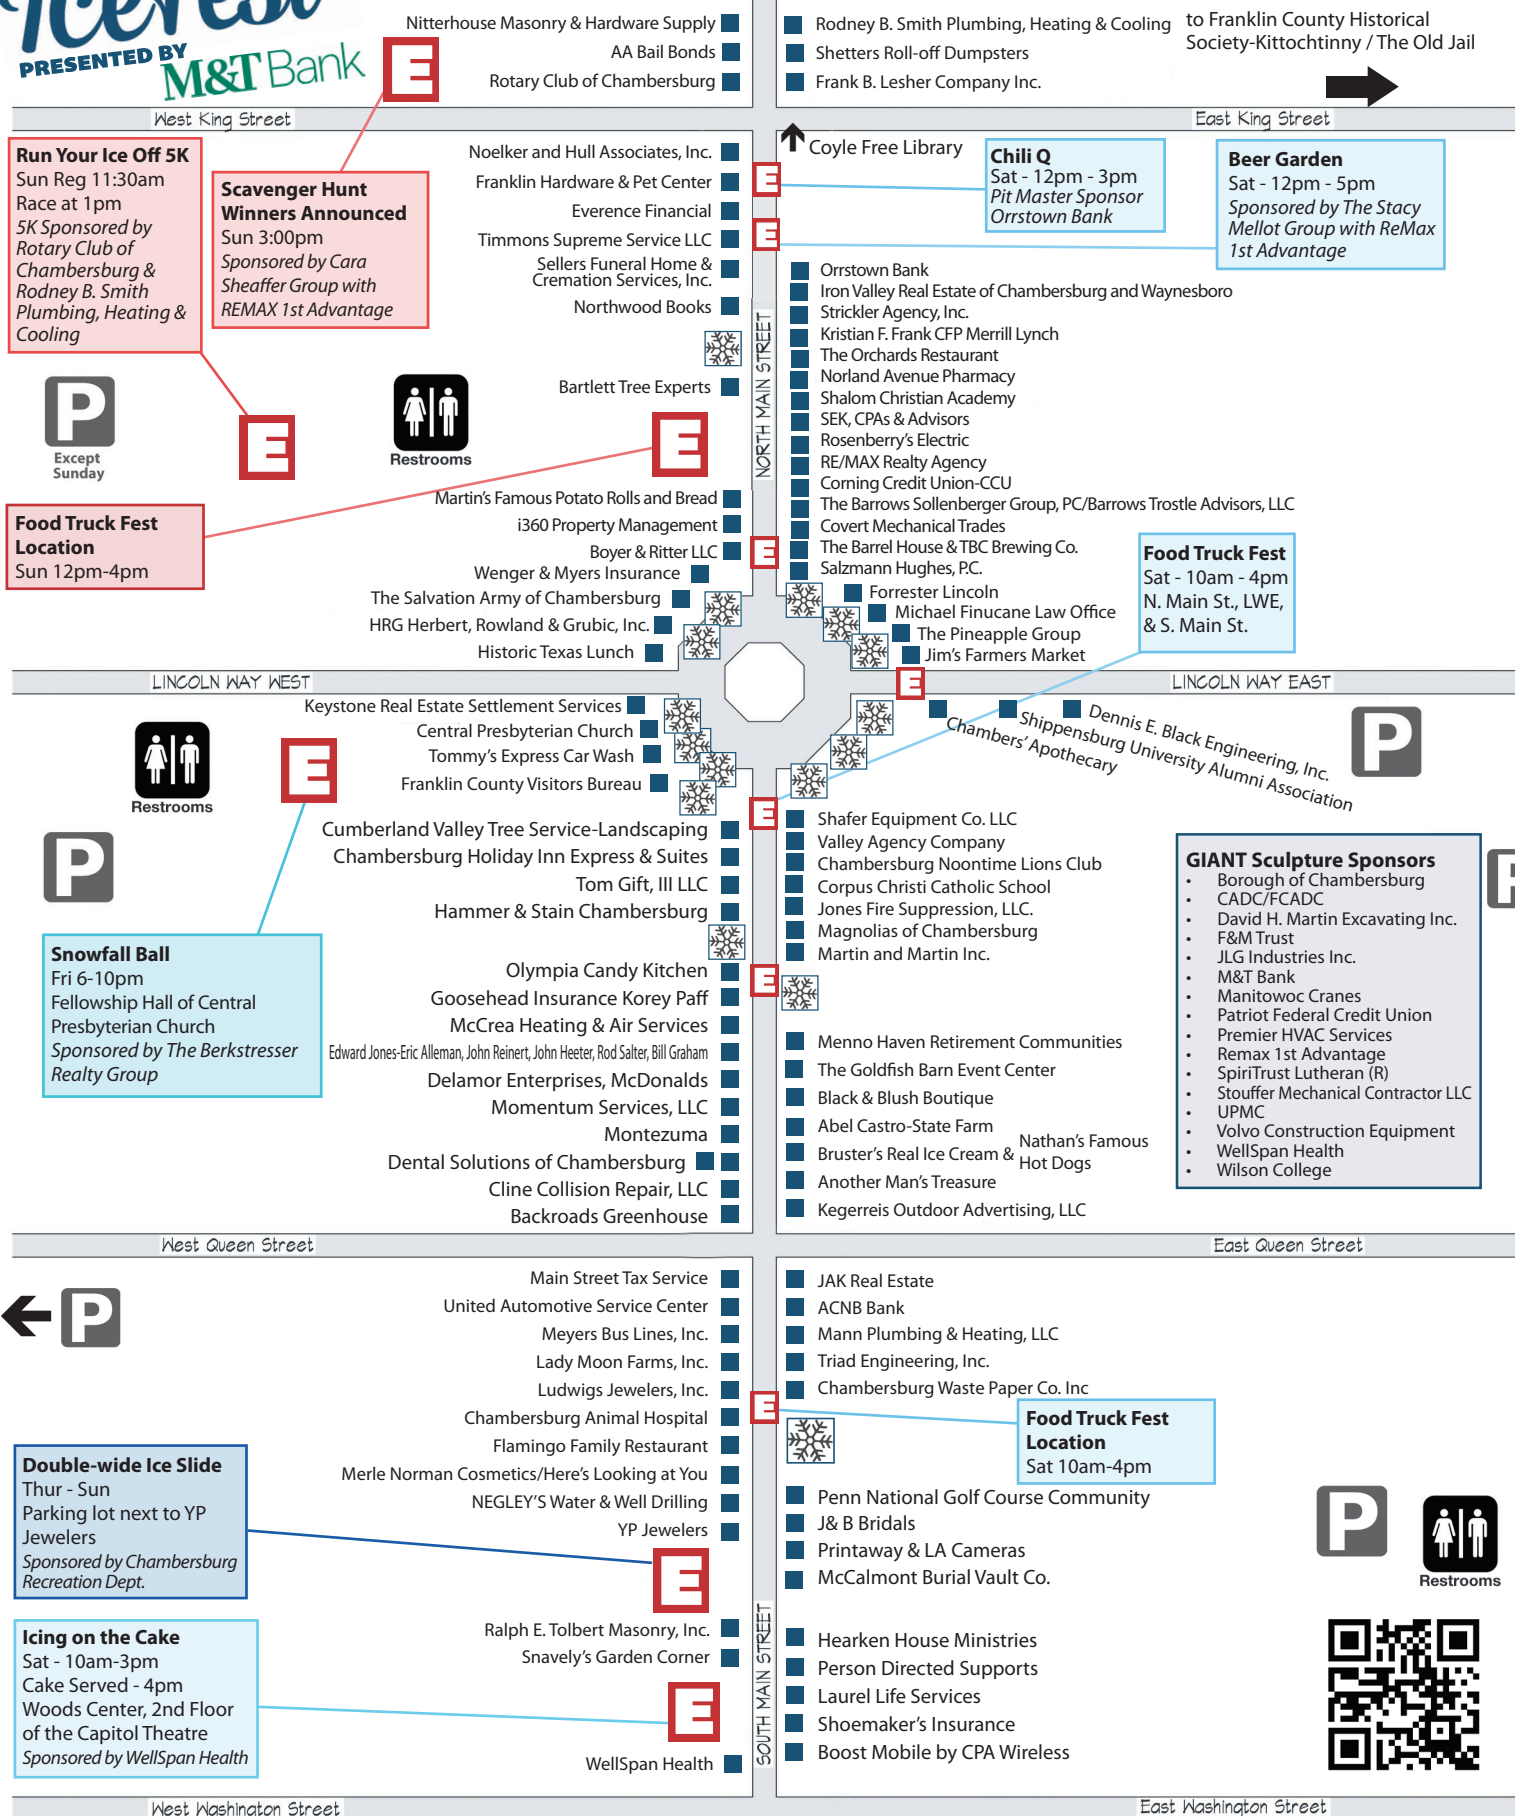

IceFest '23

PRESENTED BY **M&T Bank**

2023 ICE SPONSORS & LOCATIONS*

*placement of ice subject to change

- Nitterhouse Masonry & Hardware Supply
- AA Bail Bonds
- Rotary Club of Chambersburg

- Rodney B. Smith Plumbing, Heating & Cooling
- Shettlers Roll-off Dumpsters
- Frank B. Leshar Company Inc.

- Noelker and Hull Associates, Inc.
- Franklin Hardware & Pet Center
- Everence Financial
- Timmons Supreme Service LLC
- Sellers Funeral Home & Cremation Services, Inc.
- Northwood Books

- Forrester Lincoln
- Michael Finucane Law Office
- The Pineapple Group
- Jim's Farmers Market

- Chambers' Apothecary
- Shippensburg University Alumni Association
- Dennis E. Black Engineering, Inc.

Run Your Ice Off 5K
Sun Reg 11:30am
Race at 1pm
5K Sponsored by Rotary Club of Chambersburg & Rodney B. Smith Plumbing, Heating & Cooling

Scavenger Hunt Winners Announced
Sun 3:00pm
Sponsored by Cara Sheaffer Group with REMAX 1st Advantage

- Bartlett Tree Experts
- Martin's Famous Potato Rolls and Bread
- i360 Property Management
- Boyer & Ritter LLC
- Wenger & Myers Insurance
- The Salvation Army of Chambersburg
- HRG Herbert, Rowland & Grubic, Inc.
- Historic Texas Lunch

- Shafer Equipment Co. LLC
- Valley Agency Company
- Chambersburg Noontime Lions Club
- Corpus Christi Catholic School
- Jones Fire Suppression, LLC.
- Magnolias of Chambersburg
- Martin and Martin Inc.

Chili Q
Sat - 12pm - 3pm
Pit Master Sponsor Orrstown Bank

Beer Garden
Sat - 12pm - 5pm
Sponsored by The Stacy Mellot Group with ReMAX 1st Advantage

Food Truck Fest Location
Sun 12pm-4pm

Snowfall Ball
Fri 6-10pm
Fellowship Hall of Central Presbyterian Church
Sponsored by The Berkstresser Realty Group

- Menno Haven Retirement Communities
- The Goldfish Barn Event Center
- Black & Blush Boutique
- Abel Castro-State Farm
- Bruster's Real Ice Cream & Hot Dogs
- Another Man's Treasure
- Kegerreis Outdoor Advertising, LLC

Food Truck Fest
Sat - 10am - 4pm
N. Main St., LWE, & S. Main St.

GIANT Sculpture Sponsors

- Restrooms
- Parking

- Restrooms
- Parking

- Restrooms
- Parking

- Restrooms
- Parking

- Restrooms
- Parking

- Restrooms
- Parking

- Restrooms
- Parking

- Restrooms
- Parking

- Restrooms
- Parking

- Restrooms
- Parking

- Restrooms
- Parking

- Restrooms
- Parking

- Restrooms
- Parking

- Restrooms
- Parking

- Restrooms
- Parking

- Restrooms
- Parking

- Restrooms
- Parking

- Restrooms
- Parking

Double-wide Ice Slide
Thur - Sun
Parking lot next to YP Jewelers
Sponsored by Chambersburg Recreation Dept.

- Main Street Tax Service
- United Automotive Service Center
- Meyers Bus Lines, Inc.
- Lady Moon Farms, Inc.
- Ludwigs Jewelers, Inc.
- Chambersburg Animal Hospital
- Flamingo Family Restaurant
- Merle Norman Cosmetics/Here's Looking at You
- NEGLEY'S Water & Well Drilling
- YP Jewelers

- JAK Real Estate
- ACNB Bank
- Mann Plumbing & Heating, LLC
- Triad Engineering, Inc.
- Chambersburg Waste Paper Co. Inc.
- Penn National Golf Course Community
- J & B Bridals
- Printaway & LA Cameras
- McCalmont Burial Vault Co.

Food Truck Fest Location
Sat 10am-4pm